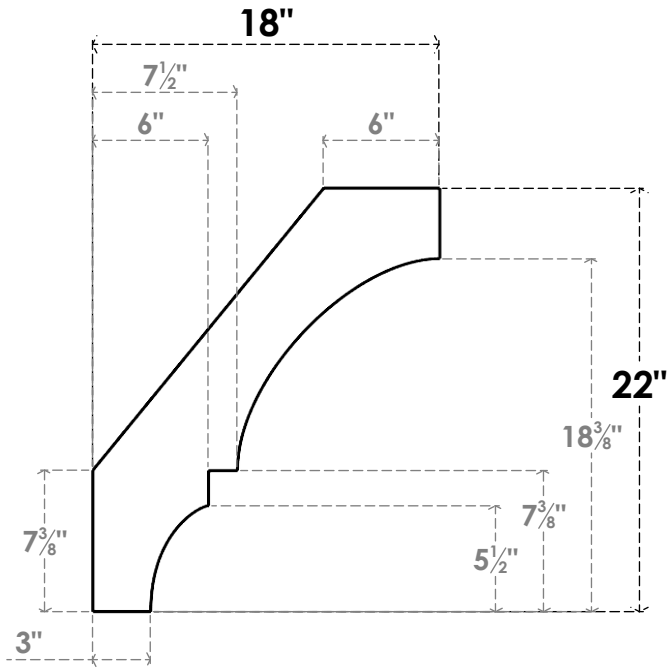

ITEM NUMBER: BRCPC055X18000X22000BOA

5 1/2"W X 18"D X 22"H BALBOA ARCHITECTURAL GRADE PVC CLOSED KNEE BRACE

SIDE PROFILE

FRONT PROFILE

ISOMETRIC

EKENA MILLWORK
2300 WEST MAIN ST.
CLARKSVILLE, TX 75426
TOLL FREE: 866-607-0453
WWW.EKENAMILLWORK.COM