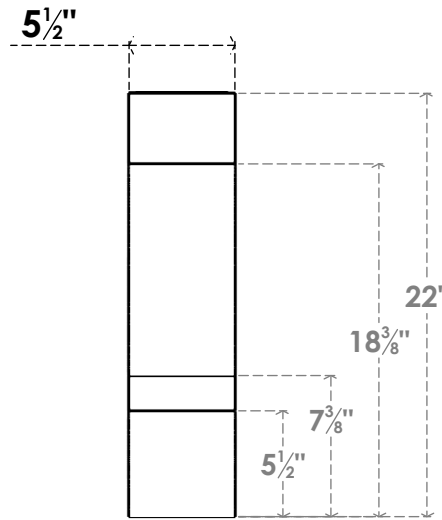

ITEM NUMBER: BRCPC055X18000X22000BOA

5 1/2"W X 18"D X 22"H BALBOA ARCHITECTURAL GRADE PVC CLOSED KNEE BRACE

SIDE PROFILE

FRONT PROFILE

ISOMETRIC

EKENA MILLWORK
2300 WEST MAIN ST.
CLARKSVILLE, TX 75426
TOLL FREE: 866-607-0453
WWW.EKENAMILLWORK.COM